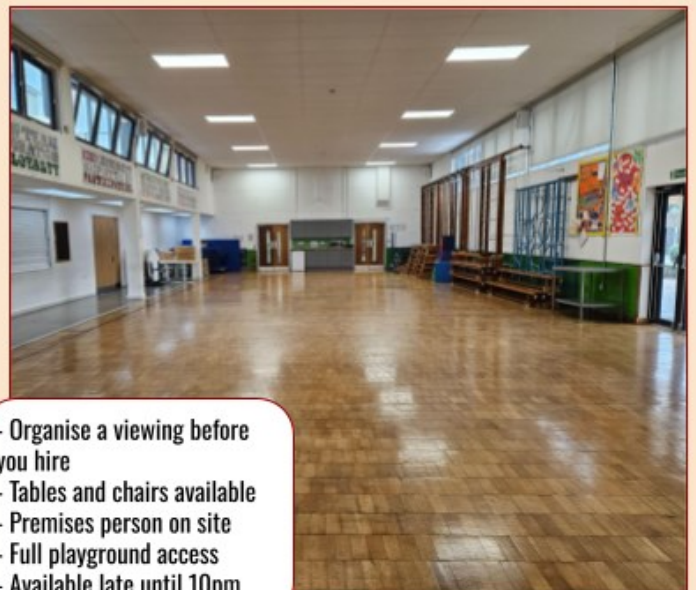

HALL FOR HIRE

Minimum hire period of 1 hour
£45 per hour & £50 deposit*
Community lettings*

- Organise a viewing before you hire
- Tables and chairs available
- Premises person on site
- Full playground access
- Available late until 10pm

Email admin@stebon.org.uk or call on 0207 987 4237 to find out more

**Artsmark
Gold Award**
Awarded by Arts
Council England