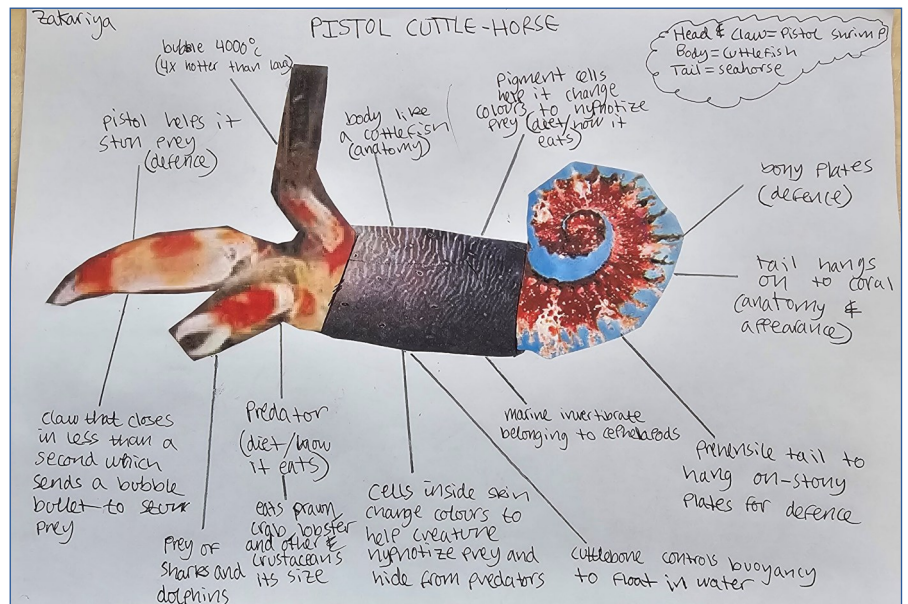

Tue 20 Feb - Thu 28 Mar 2024:
School open for Spring Term

[Oct 2023 - Apr 2024 lunch menu](#)

[PE timetable](#)

[Term dates for 2022/23 & 2023/24](#)

[Information: Playground Changes](#)

Year 6 has been creating hybrid sea creatures and will be writing a non-chronological report about these fascinating discoveries. Here is some work from David Attenborough class.

Congratulations to Y4 Helen Keller class who had 98.2% attendance this week!

Attendance

Every day matters – Every minute counts!

Stebon's magic number is **97** This is because we are aiming for 97% attendance.